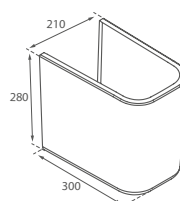

NOWOŚĆ

016200
Półpostument

Cena netto

190 PLN

NOWOŚĆ

A close-up, high-angle photograph of a white ceramic toilet rim. The rim is smooth and glossy, with a bidet spray nozzle integrated into the edge. The lighting is soft and directional, creating subtle highlights and shadows that emphasize the curved, ergonomic design of the fixture. The background is a plain, light-colored surface, likely the toilet seat or the wall behind it.